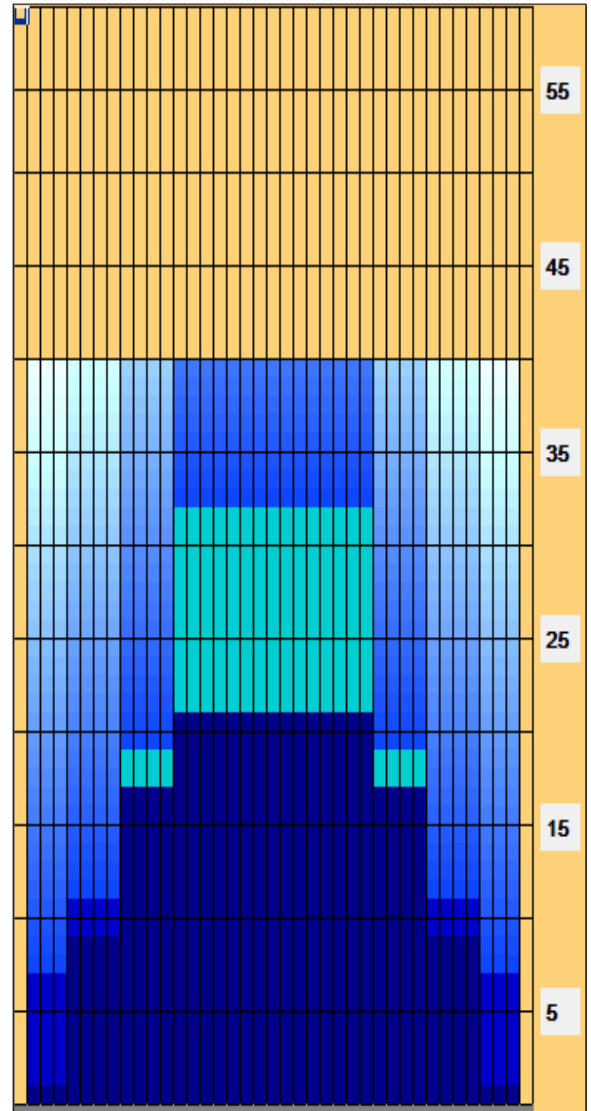

Pärnu Open 2018

Oil Pattern Distance:	40 Feet	Reverse Brush Drop:	40 Feet	Oil Per Board:	40 uL
Forward Oil Total:	13.36 mL	Reverse Oil Total:	7.92 mL	Volume Oil Total:	21.28 mL
Forward Boards Crossed:	334 Boards	Reverse Boards Crossed:	198 Boards	Total Boards Crossed:	532 Boards

	Start	Stop	Loads	Speed	Crossed	Start	End	Feet	T.Oil
1	2L	2R	2	14	74	0.0	1.9	1.9	2960
2	5L	5R	3	18	93	1.9	9.5	7.6	3720
3	9L	9R	4	18	92	9.5	19.7	10.2	3680
4	13L	13R	5	18	75	19.7	32.4	12.7	3000
5	2L	2R	0	18	0	32.4	33.0	0.6	0
6	2L	2R	0	22	0	33.0	40.0	7.0	0

Conditioner:
Type In or Select One

TransferType:
Type In or Select One

- Forward
- Reverse
- Combined
- Buff

	Start	Stop	Loads	Speed	Crossed	Start	End	Feet	T.Oil
1	2L	2R	0	30	0	40.0	21.0	-19.0	0
2	13L	13R	2	14	30	21.0	17.1	-3.9	1200
3	9L	9R	3	14	69	17.1	11.2	-5.9	2760
4	5L	5R	2	14	62	11.2	7.3	-3.9	2480
5	2L	2R	1	10	37	7.3	5.9	-1.4	1480
6	2L	2R	0	10	0	5.9	0.0	-5.9	0

Pärnu Open 2018 pattern is in medium difficulty range.

Item	3L-7L:18L-18R	8L-12L:18L-18R	13L-17L:18L-18R	18L-18R:17R-13R	18L-18R:12R-8R	18L-18R:7R-3R
Description	Outside Track:Middle	Middle Track:Middle	Inside Track:Middle	Middle: Inside Track	Middle:Middle Track	Middle:Outside Track
Track Zone Ratio	3.67	1.62	1	1	1.62	3.67